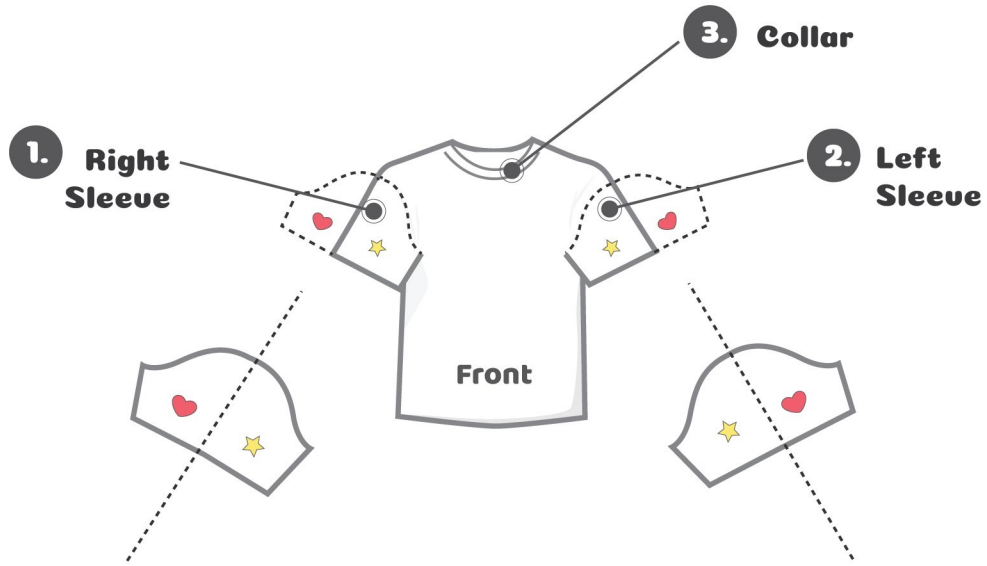

Product Name :
Kid's T-Shirt

Product ID: **2159**

Kid Size: **2**

Front Side

Front Side

 Designer: _____

<http://www.artscow.com/colorme>

Product Name :
Kid's T-Shirt

Product ID: **2159**

Kid Size: **2**

Back Side

Back Side

 Designer: _____

<http://www.artscow.com/colorme>

Product Name :
Kid's T-Shirt

Product ID: **2159** Kid Size: **2**