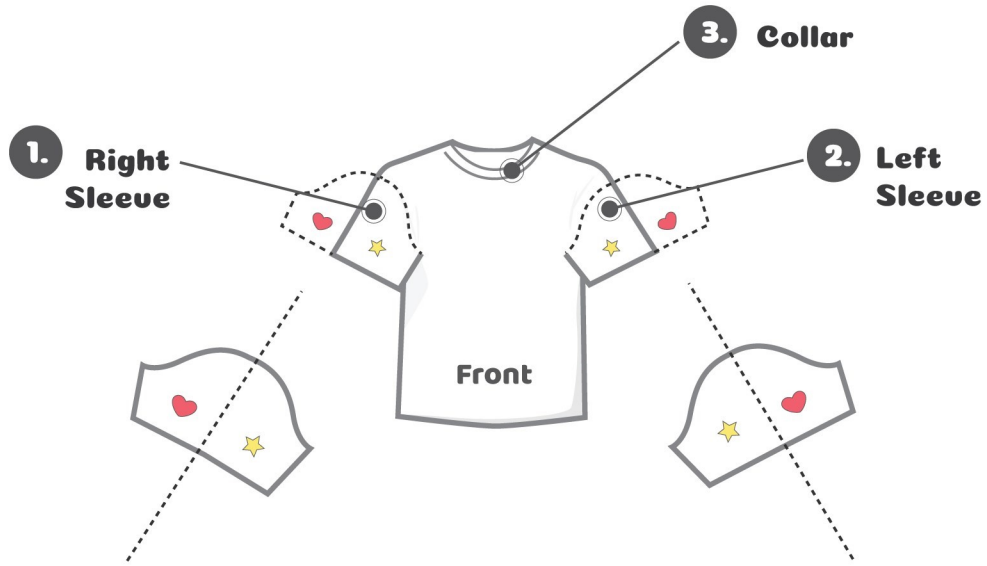

Product Name :
Kid's T-Shirt

Product ID: **2159**

Kid Size: **3**

Front Side

Front Side

 Designer: _____

<http://www.artscow.com/colorme>

Product Name :
Kid's T-Shirt

Product ID: **2159**

Kid Size: **3**

Back Side

Back Side

 Designer: _____

<http://www.artscow.com/colorme>

Product Name :
Kid's T-Shirt

Product ID: **2159** Kid Size: **3**