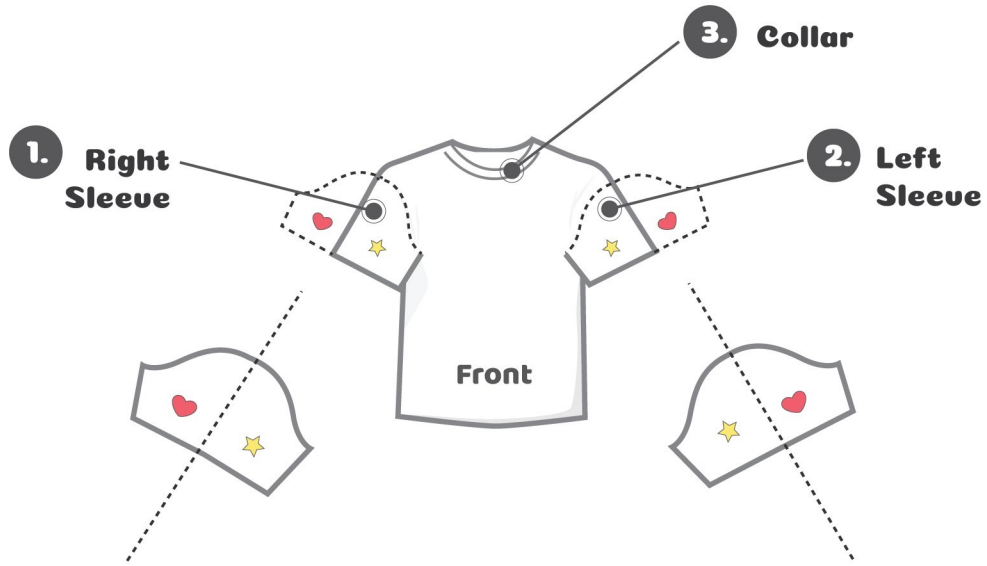

Product Name :  
**Kid's T-Shirt**

Product ID: **2159**

Kid Size: **4**

**Front Side**

**Front Side**

 Designer: \_\_\_\_\_

<http://www.artscow.com/colorme>

Product Name :  
**Kid's T-Shirt**

Product ID: **2159**

Kid Size: **4**

**Back Side**

**Back Side**

 Designer: \_\_\_\_\_

<http://www.artscow.com/colorme>

Product Name :  
**Kid's T-Shirt**

Product ID: **2159**      Kid Size: **4**