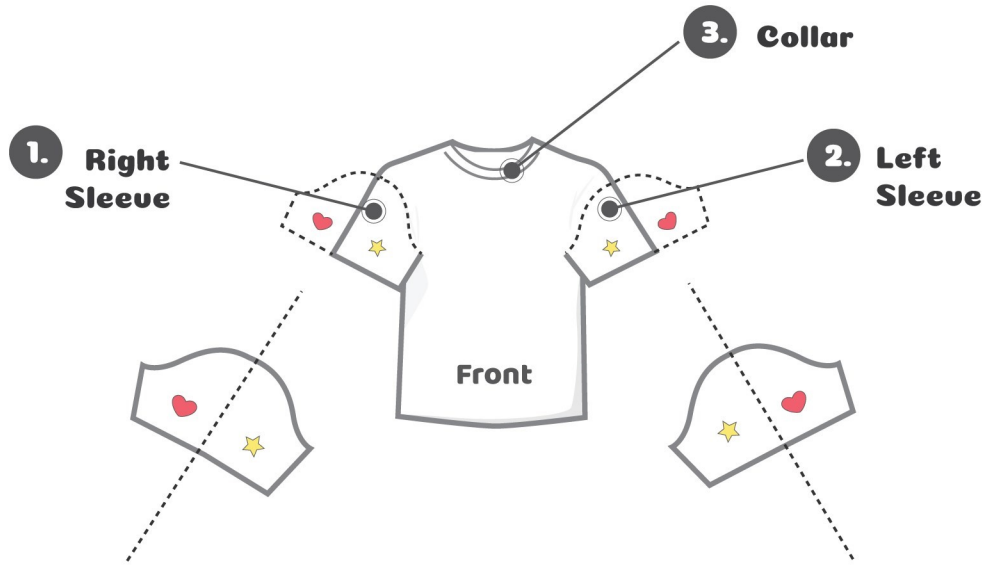

Product Name :  
**Kid's T-Shirt**

Product ID: **2159**

Kid Size: **5**

**Front Side**

**Front Side**

 Designer: \_\_\_\_\_

<http://www.artscow.com/colorme>

Product Name :  
**Kid's T-Shirt**

Product ID: **2159**

Kid Size: **5**

**Back Side**

**Back Side**

 Designer: \_\_\_\_\_

<http://www.artscow.com/colorme>

Product Name :  
**Kid's T-Shirt**

Product ID: **2159**      Kid Size: **5**