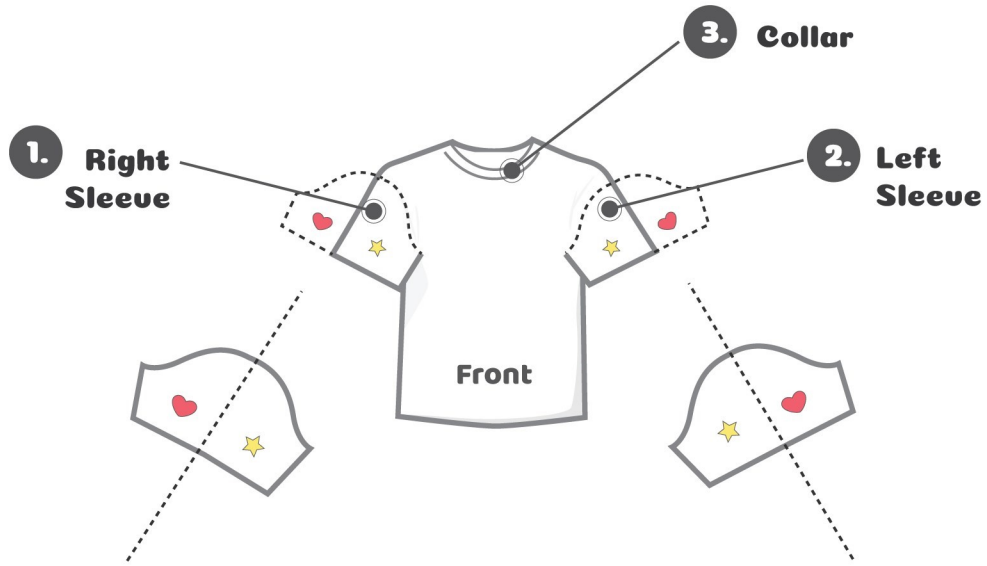

Product Name :
Kid's T-Shirt

Product ID: **2159**

Kid Size: **6**

Front Side

Front Side

 Designer: _____

<http://www.artscow.com/colorme>

Product Name :
Kid's T-Shirt

Product ID: **2159**

Kid Size: **6**

Back Side

Back Side

 Designer: _____

<http://www.artscow.com/colorme>

Product Name :
Kid's T-Shirt

Product ID: **2159** Kid Size: **6**