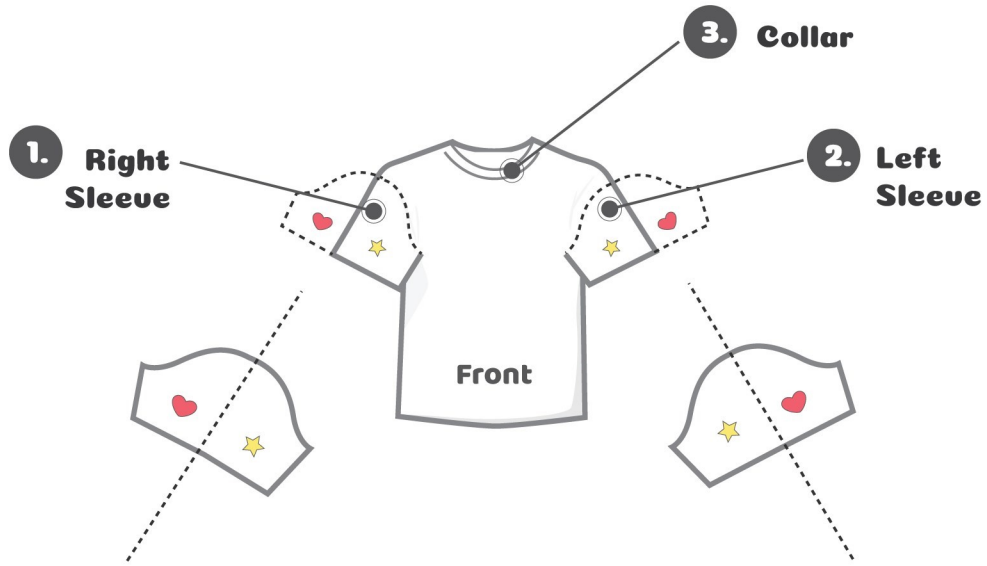

Product Name :
Kid's T-Shirt

Product ID: **2159** Kid Size: **7**

Front Side

Front Side

 Designer: _____

<http://www.artscow.com/colorme>

Product Name :
Kid's T-Shirt

Product ID: **2159** Kid Size: **7**

Back Side

Back Side

 Designer: _____

<http://www.artscow.com/colorme>

Product Name :
Kid's T-Shirt

Product ID: **2159** Kid Size: **7**

1. Right Sleeve

2. Left Sleeve