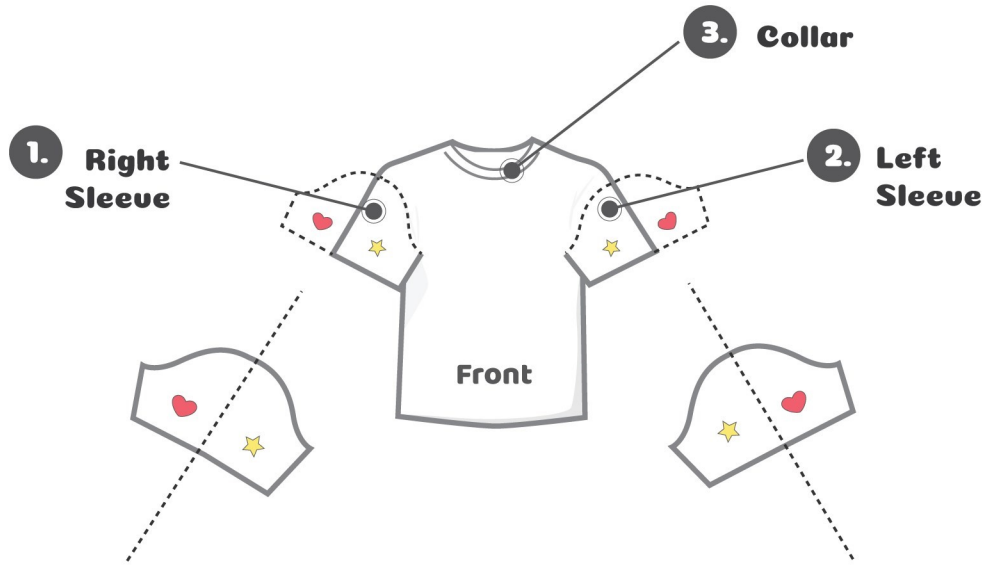

Product Name :
Kid's T-Shirt

Product ID: **2159**

Kid Size: **8**

Front Side

Front Side

 Designer: _____

<http://www.artscow.com/colorme>

Product Name :
Kid's T-Shirt

Product ID: **2159**

Kid Size: **8**

Back Side

Back Side

 Designer: _____

<http://www.artscow.com/colorme>

Product Name :
Kid's T-Shirt

Product ID: **2159** Kid Size: **8**

1. Right Sleeve

2. Left Sleeve

3. Collar