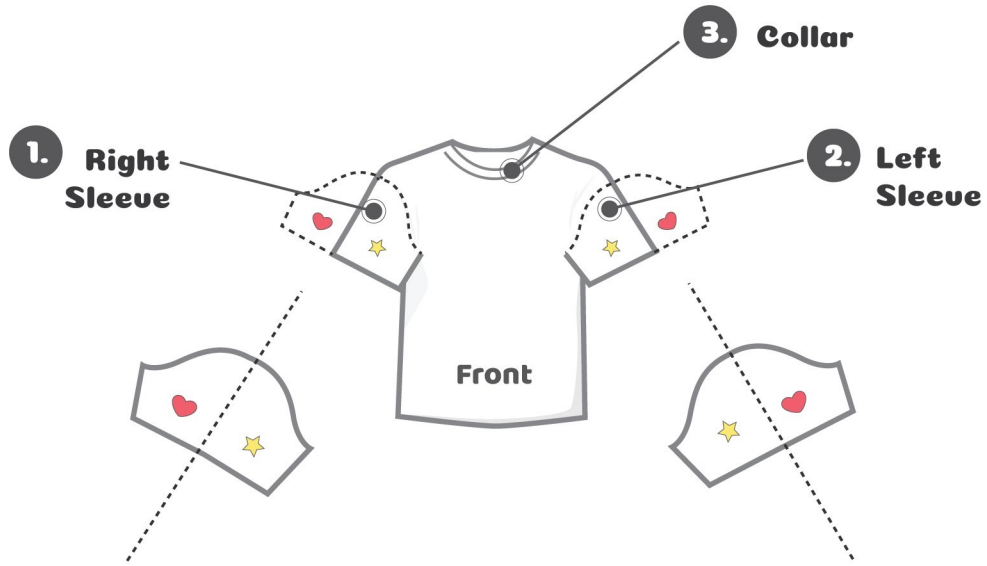

Product Name :  
**Kid's T-Shirt**

Product ID: **2159**      Kid Size: **10**

**Front Side**

**Front Side**

 Designer: \_\_\_\_\_

<http://www.artscow.com/colorme>

Product Name :  
**Kid's T-Shirt**

Product ID: **2159**

Kid Size: **10**

**Back Side**

**Back Side**

 Designer: \_\_\_\_\_

<http://www.artscow.com/colorme>

Product Name :  
**Kid's T-Shirt**

Product ID: **2159**      Kid Size: **10**

**1. Right Sleeve**

**2. Left Sleeve**

**3. Collar**