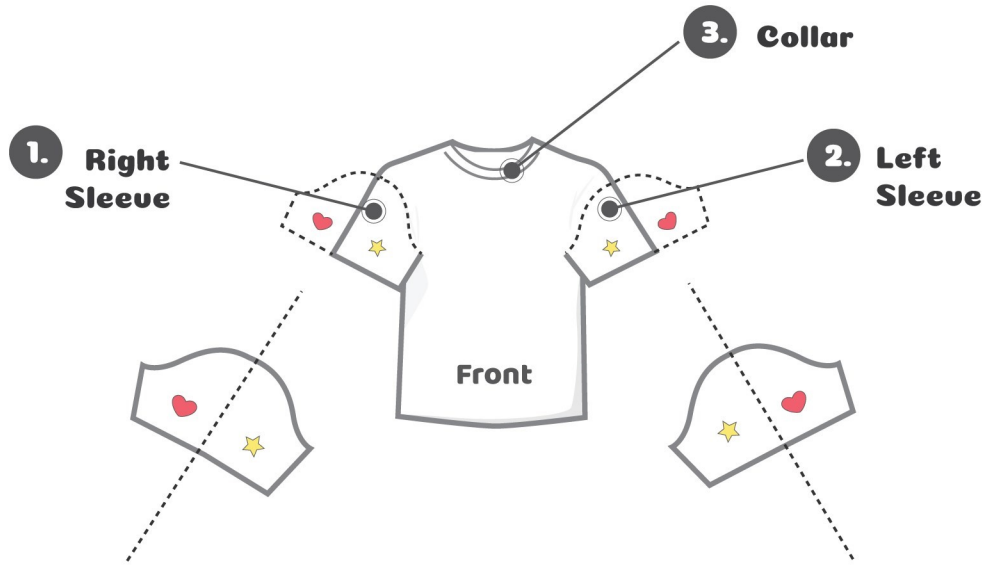

Product Name :  
**Kid's T-Shirt**

Product ID: **2159**

Kid Size: **12**

**Front Side**

**Front Side**

 Designer: \_\_\_\_\_

<http://www.artscow.com/colorme>

Product Name :  
**Kid's T-Shirt**

Product ID: **2159**

Kid Size: **12**

**Back Side**

**Back Side**

 Designer: \_\_\_\_\_

<http://www.artscow.com/colorme>

Product Name :  
**Kid's T-Shirt**

Product ID: **2159**      Kid Size: **12**

**1. Right Sleeve**

**2. Left Sleeve**

**3. Collar**

 Designer: \_\_\_\_\_

<http://www.artscow.com/colorme>