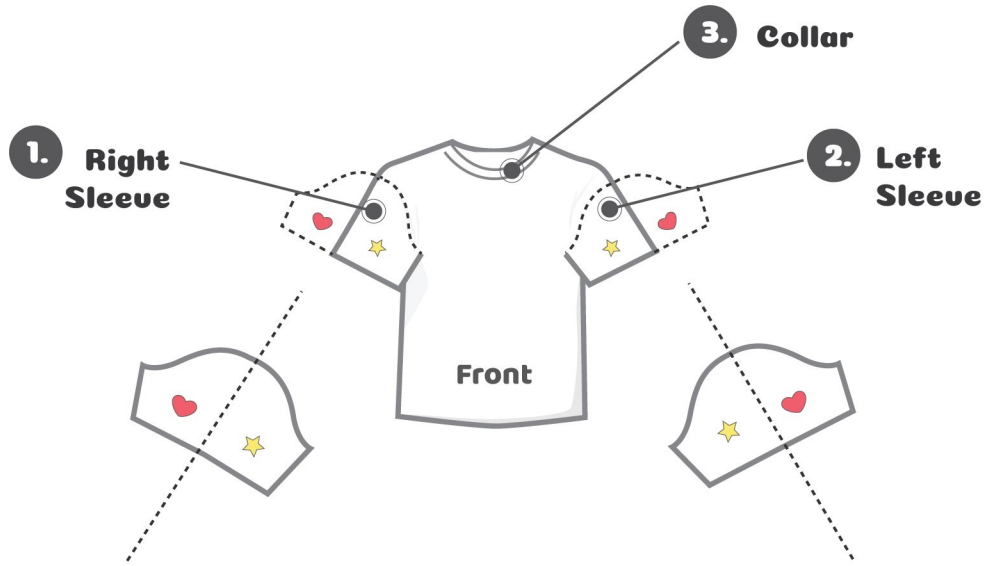

Product Name : **Kid's T-Shirt**

Product ID: **2159**

Kid Size: **14**

Front Side

Front Side

 Designer: _____

<http://www.artscow.com/colorme>

Product Name :
Kid's T-Shirt

Product ID: **2159**

Kid Size: **14**

Back Side

Back Side

 Designer: _____

<http://www.artscow.com/colorme>

Product Name :
Kid's T-Shirt

Product ID: **2159** Kid Size: **14**

1. Right Sleeve

2. Left Sleeve

3. Collar