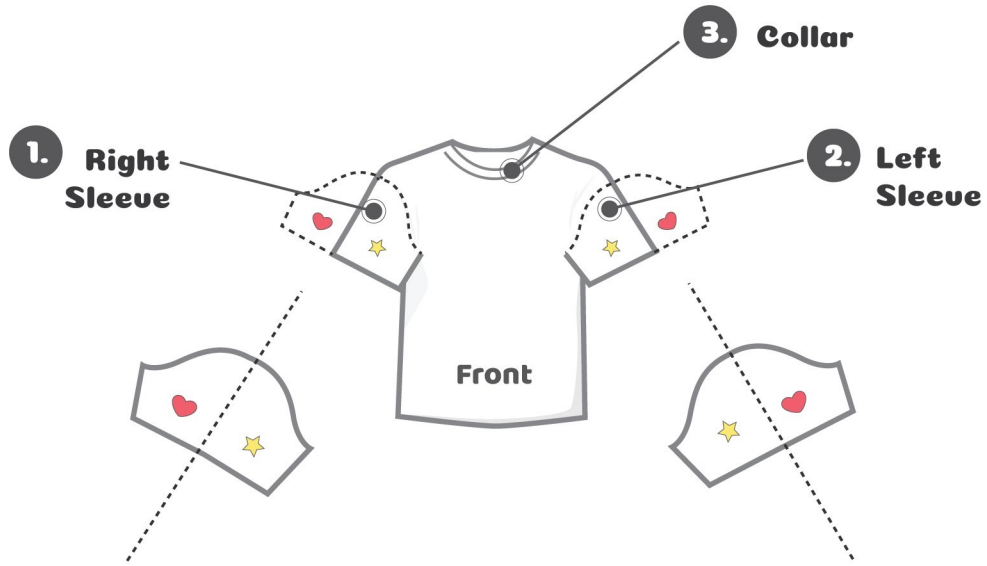

Product Name : **Kid's T-Shirt**

Product ID: **2159**

Kid Size: **16**

Front Side

Front Side

 Designer: _____

<http://www.artscow.com/colorme>

Product Name : **Kid's T-Shirt**

Product ID: **2159**

Kid Size: **16**

Back Side

Back Side

 Designer: _____

<http://www.artscow.com/colorme>

Product Name :
Kid's T-Shirt

Product ID: **2159** Kid Size: **16**

1. Right Sleeve

2. Left Sleeve

3. Collar