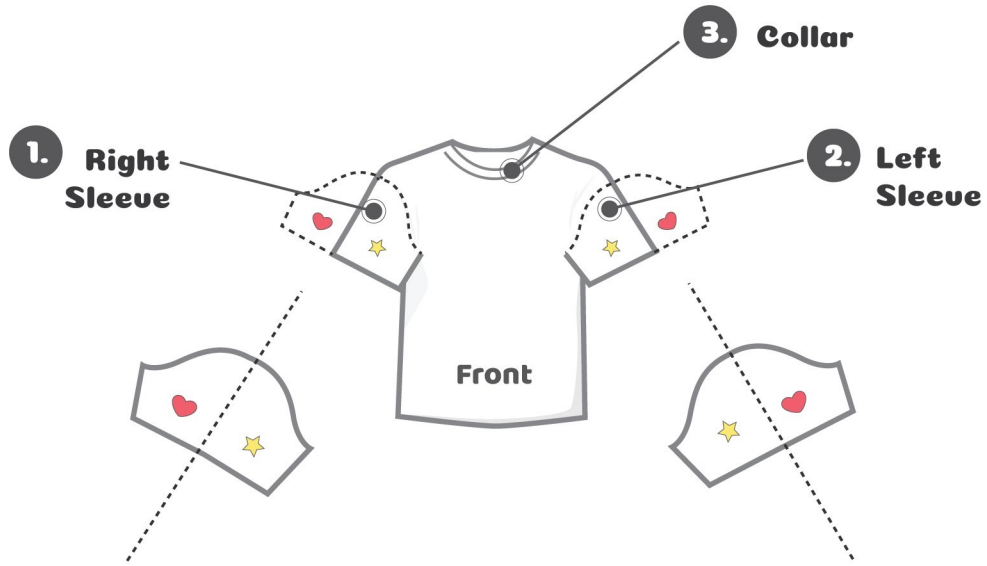

Product Name :
Kid's T-Shirt

Product ID: **2159**

Kid Size: **18**

Front Side

Front Side

 Designer: _____

<http://www.artscow.com/colorme>

Product Name :
Kid's T-Shirt

Product ID: **2159**

Kid Size: **18**

Back Side

Back Side

 Designer: _____

<http://www.artscow.com/colorme>

Product Name :
Kid's T-Shirt

Product ID: **2159** Kid Size: **18**

1. Right Sleeve

2. Left Sleeve

3. Collar