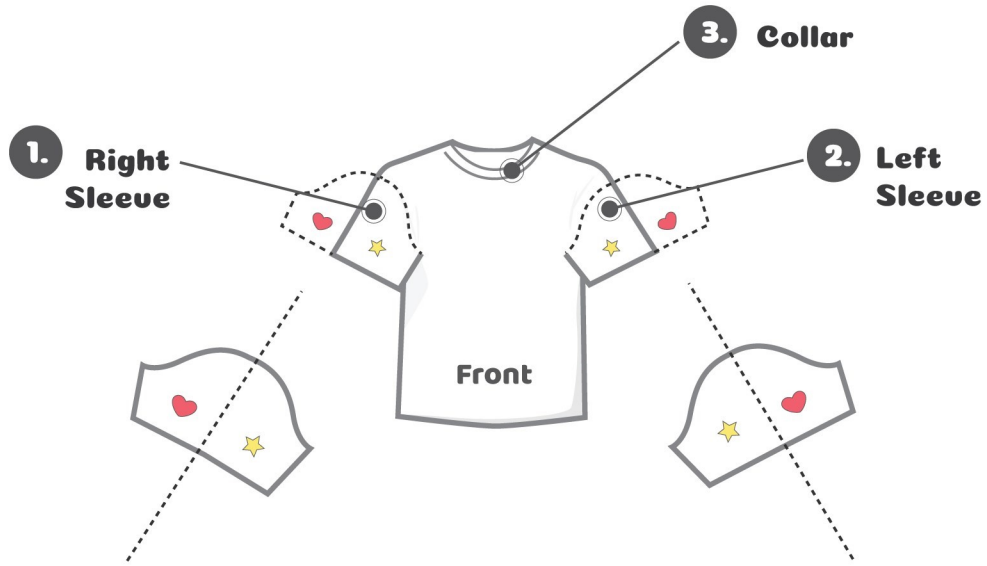

Product Name :
Men's T-Shirt

Product ID: **2161** Size: **XS**

Front Side

Front Side

 Designer: _____

<http://www.artscow.com/colorme>

Product Name :
Men's T-Shirt

Product ID: **2161** Size: **XS**

Back Side

Back Side

 Designer: _____

<http://www.artscow.com/colorme>

Product Name :
Men's T-Shirt

Product ID: **2161** Size: **XS**

3. Collar

 Designer: _____