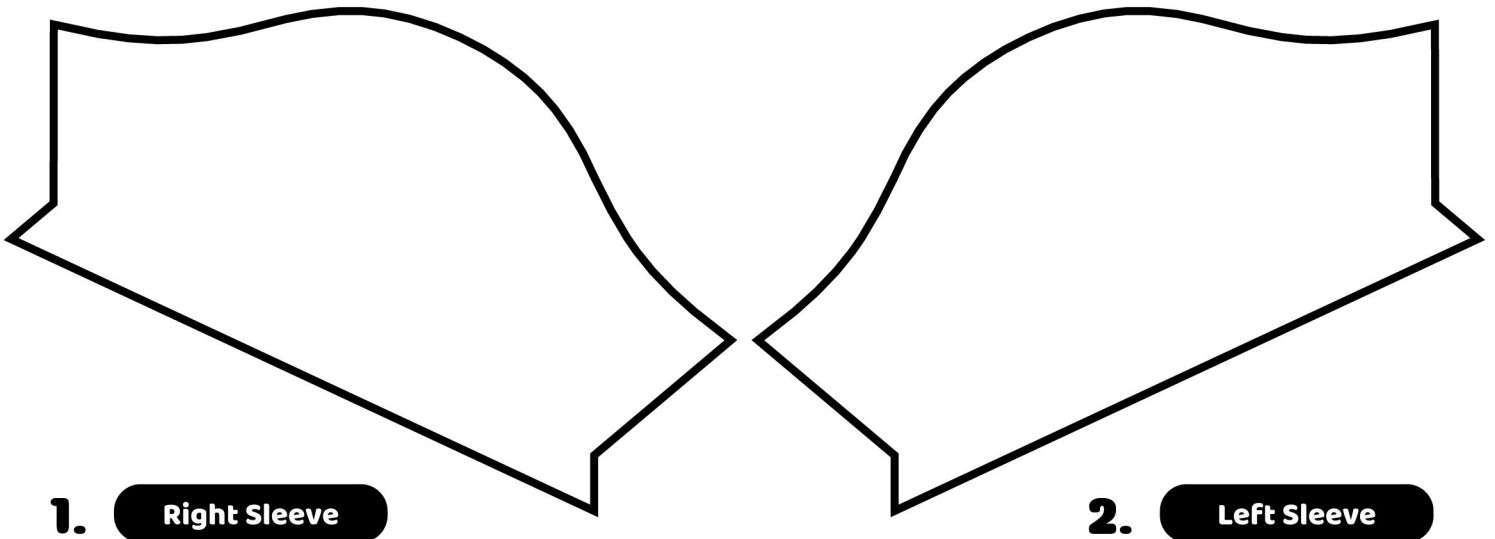

Back Side

Back Side

 Designer: _____

<http://www.artscow.com/colorme>

Product Name :
Men's T-Shirt

Product ID: **2161** Size: **XS**

3. Collar

 Designer: _____