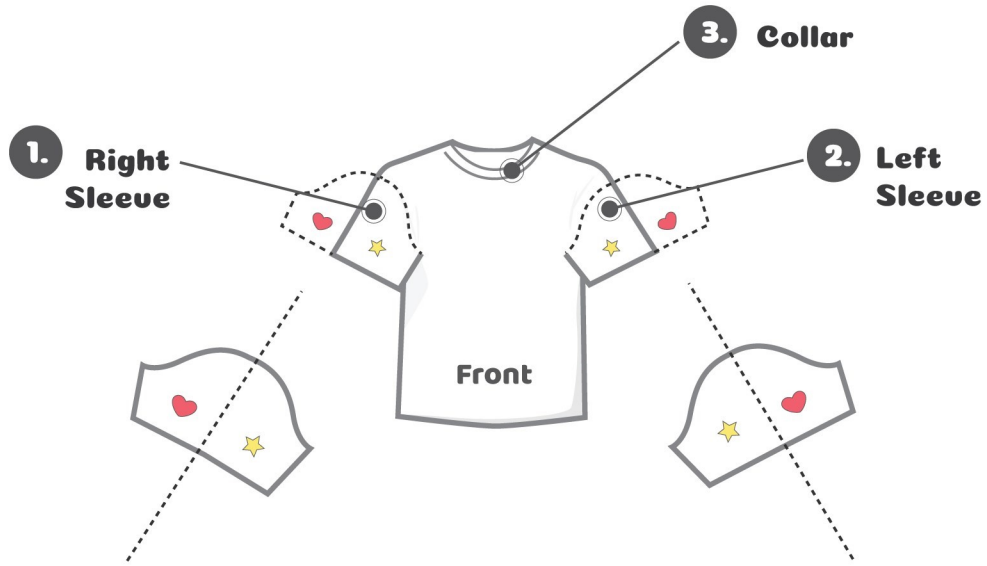

Product Name :
Men's T-Shirt

Product ID: **2161** Size: **S**

Front Side

Front Side

 Designer: _____

<http://www.artscow.com/colorme>

Product Name :
Men's T-Shirt

Product ID: **2161** Size: **S**

Back Side

Back Side

 Designer: _____

<http://www.artscow.com/colorme>

Product Name :
Men's T-Shirt

Product ID: **2161** Size: **S**

3. Collar

 Designer: _____