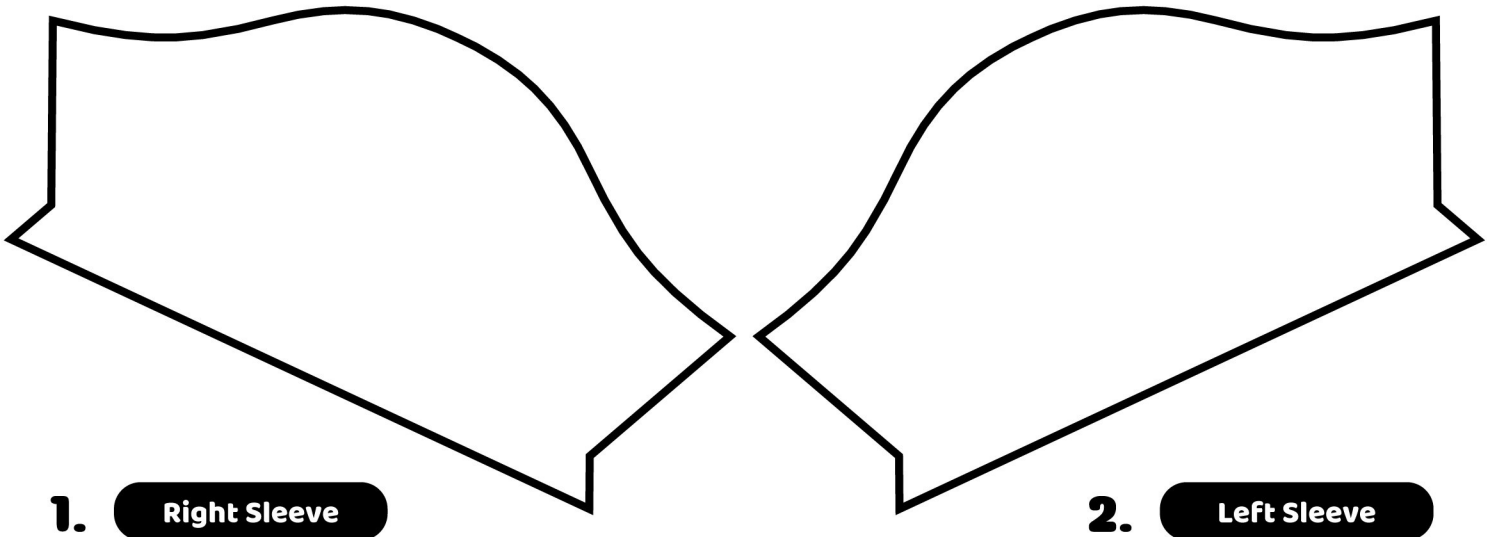

Back Side

Back Side

 Designer: _____

<http://www.artscow.com/colorme>

Product Name :
Men's T-Shirt

Product ID: **2161** Size: **S**

3. Collar

 Designer: _____