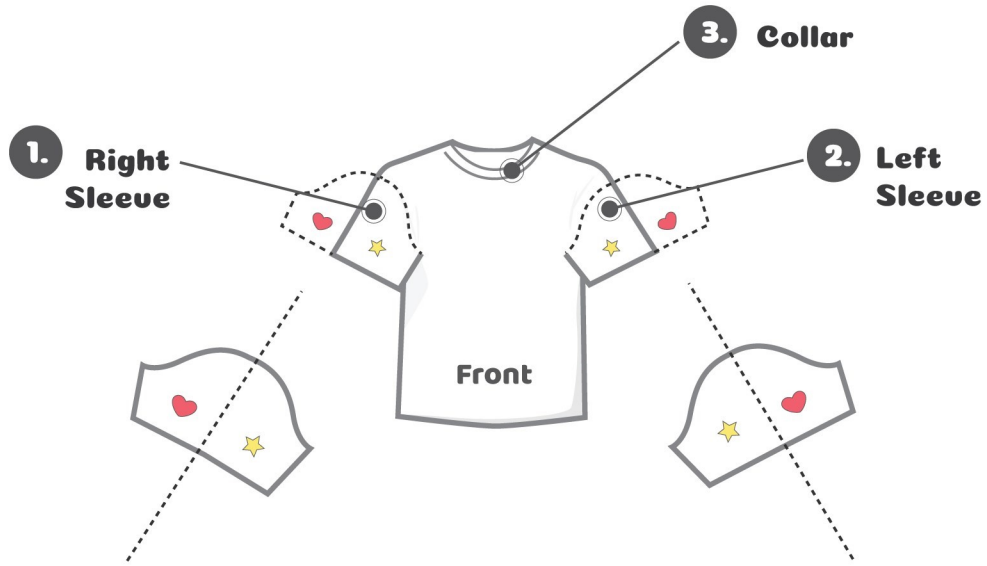

Product Name :
Men's T-Shirt

Product ID: **2161** Size: **M**

Front Side

Front Side

 Designer: _____

<http://www.artscow.com/colorme>

Product Name :
Men's T-Shirt

Product ID: **2161** Size: **M**

Back Side

Back Side

 Designer: _____

<http://www.artscow.com/colorme>

Product Name :
Men's T-Shirt

Product ID: **2161** Size: **M**

1. Right Sleeve

2. Left Sleeve