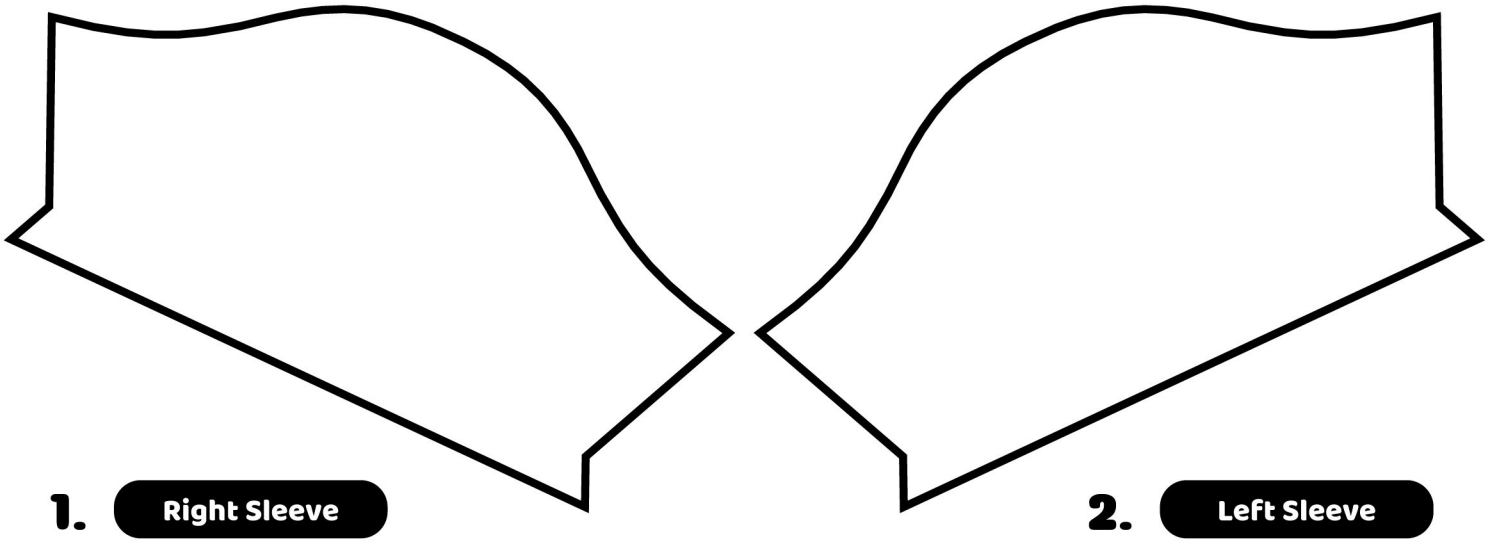

Back Side

Back Side

 Designer: _____

<http://www.artscow.com/colorme>

Product Name :
Men's T-Shirt

Product ID: **2161** Size: **M**

1. Right Sleeve

2. Left Sleeve