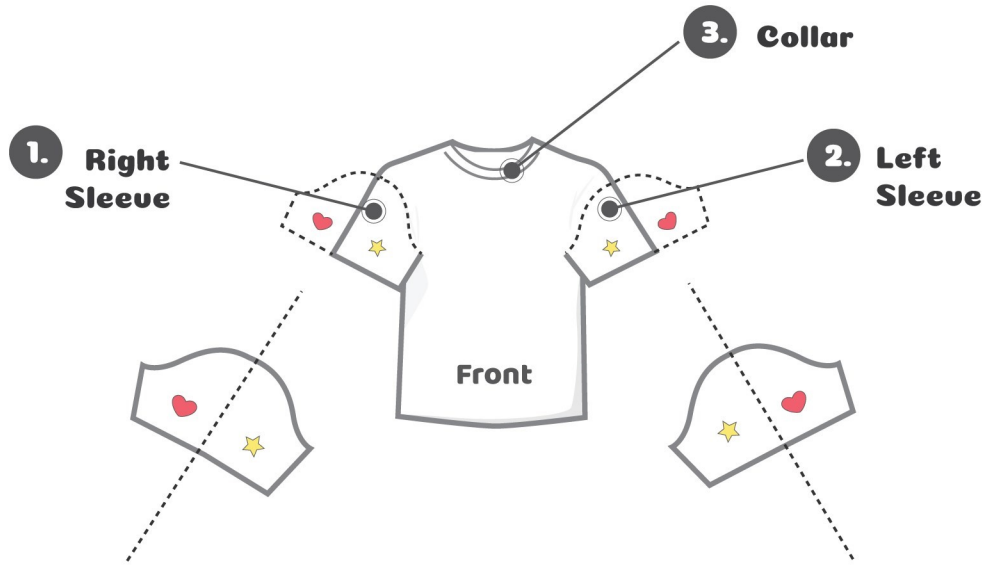

Product Name :  
**Men's T-Shirt**

Product ID: **2161**      Size: **L**

**Front Side**

**Front Side**

 Designer: \_\_\_\_\_

<http://www.artscow.com/colorme>

Product Name :  
**Men's T-Shirt**

Product ID: **2161**      Size: **L**

**Back Side**

**Back Side**

 Designer: \_\_\_\_\_

<http://www.artscow.com/colorme>

Product Name :  
**Men's T-Shirt**

Product ID: **2161**      Size: **L**

**3. Collar**

 Designer: \_\_\_\_\_