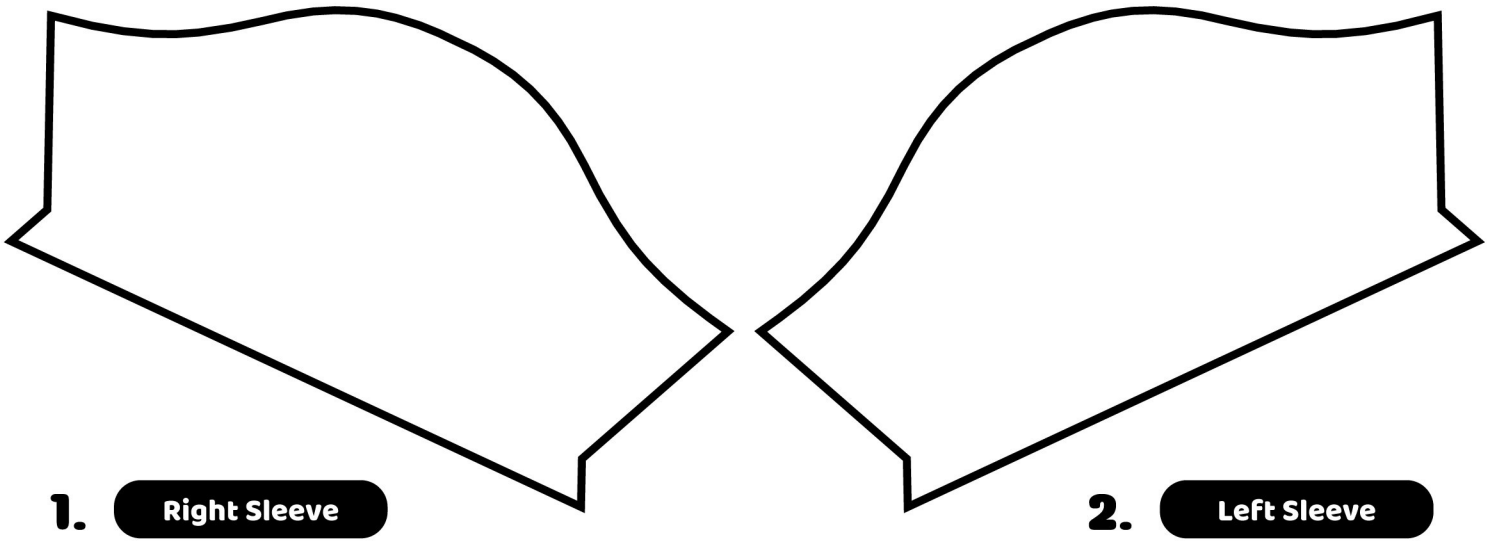

**Back Side**

**Back Side**

 Designer: \_\_\_\_\_

<http://www.artscow.com/colorme>

Product Name :  
**Men's T-Shirt**

Product ID: **2161**      Size: **L**

**3. Collar**

 Designer: \_\_\_\_\_