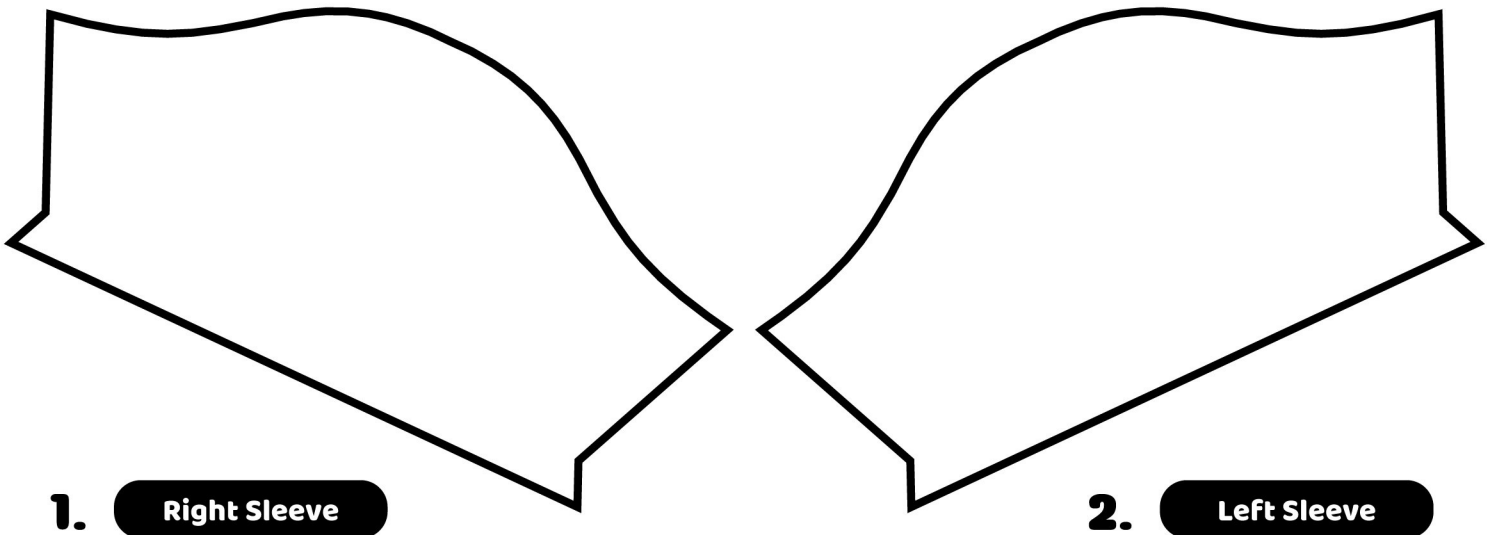

Back Side

Back Side

 Designer: _____

<http://www.artscow.com/colorme>

Product Name :
Men's T-Shirt

Product ID: **2161** Size: **XL**

3. Collar

 Designer: _____