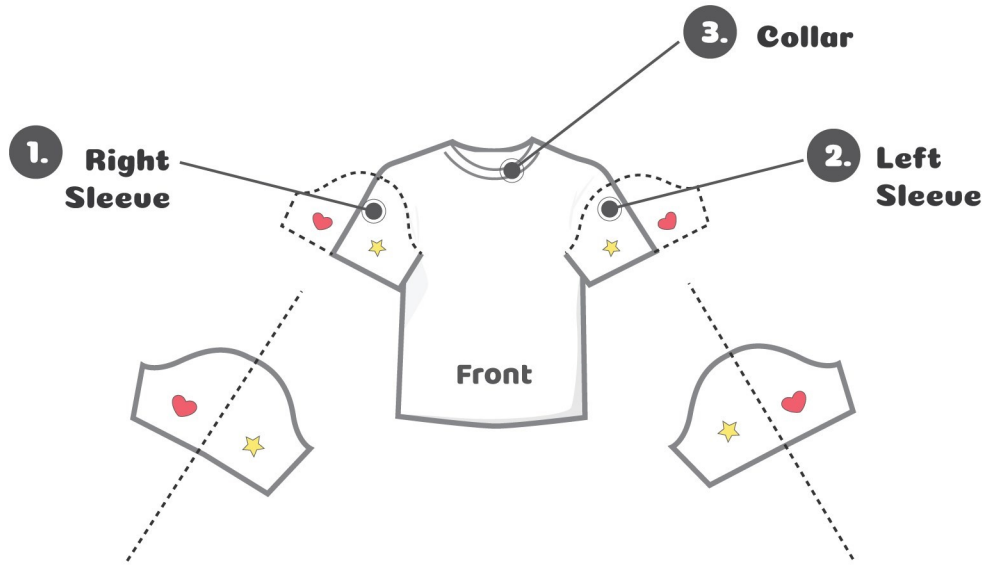

Product Name :
Men's T-Shirt

Product ID: **2161** Size: **XL**

Front Side

Front Side

 Designer: _____

<http://www.artscow.com/colorme>

Product Name :
Men's T-Shirt

Product ID: **2161** Size: **XL**

Back Side

Back Side

 Designer: _____

<http://www.artscow.com/colorme>

Product Name :
Men's T-Shirt

Product ID: **2161** Size: **XL**

3. Collar

 Designer: _____