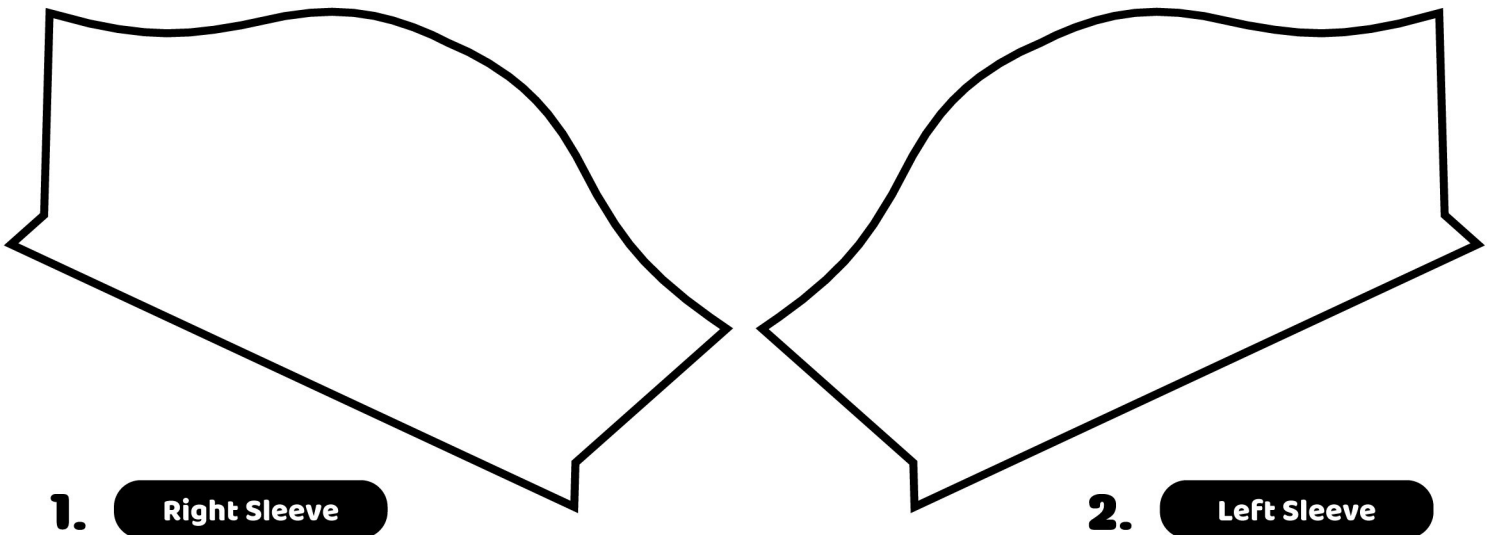

**Back Side**

**Back Side**

 Designer: \_\_\_\_\_

<http://www.artscow.com/colorme>

Product Name :  
**Men's T-Shirt**

Product ID: **2161**      Size: **2XL**

**3. Collar**

 Designer: \_\_\_\_\_