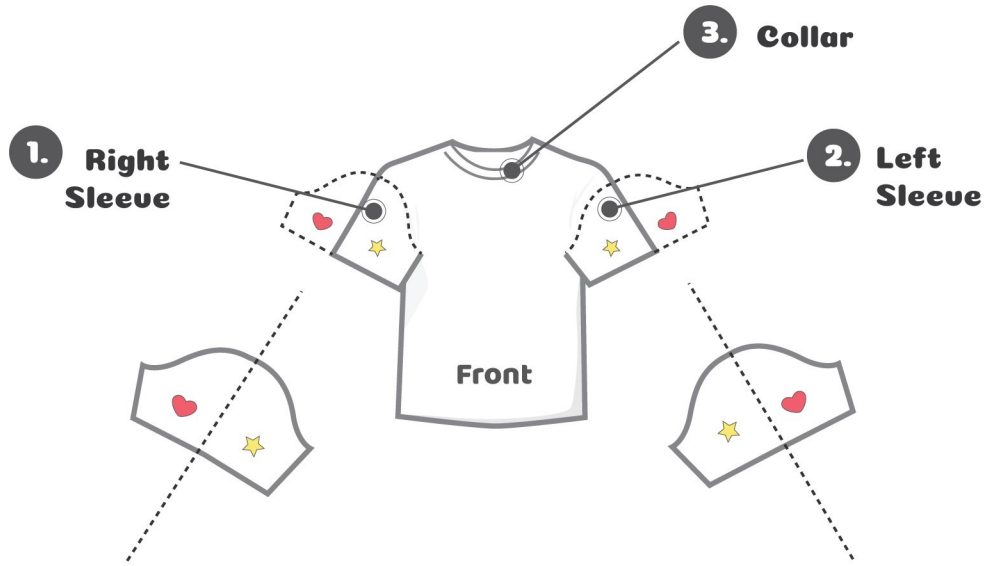

Product Name :  
**Men's T-Shirt**

Product ID: **2161**      Size: **2XL**

**Front Side**

**Front Side**

 Designer: \_\_\_\_\_

<http://www.artscow.com/colorme>

Product Name :  
**Men's T-Shirt**

Product ID: **2161**      Size: **2XL**

**Back Side**

**Back Side**

 Designer: \_\_\_\_\_

<http://www.artscow.com/colorme>

Product Name :  
**Men's T-Shirt**

Product ID: **2161**      Size: **2XL**

**3. Collar**

 Designer: \_\_\_\_\_