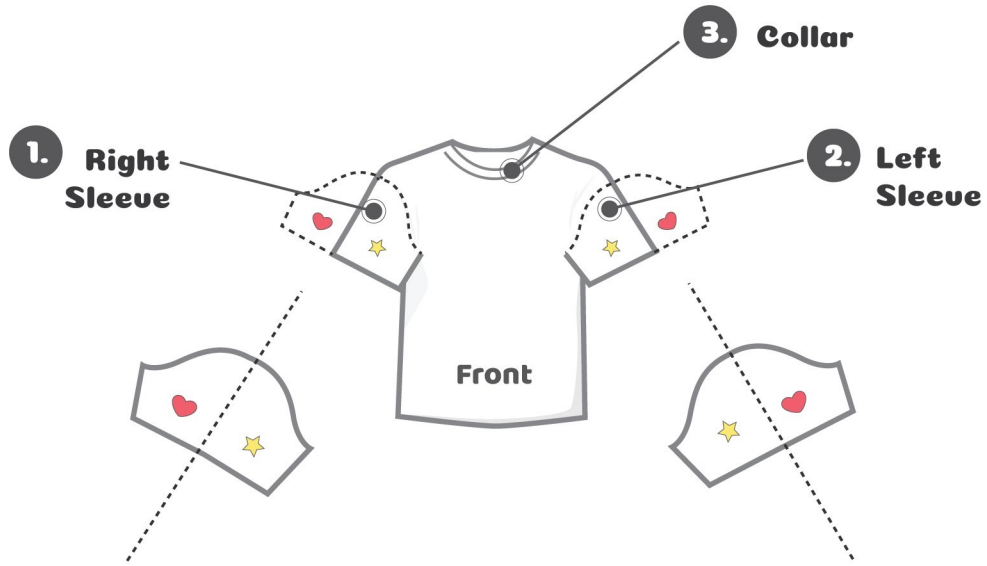

Product Name :
Men's T-Shirt

Product ID: **2161** Size: **3XL**

Front Side

Front Side

 Designer: _____

<http://www.artscow.com/colorme>

Product Name :
Men's T-Shirt

Product ID: **2161** Size: **3XL**

Back Side

Back Side

 Designer: _____

<http://www.artscow.com/colorme>

Product Name :
Men's T-Shirt

Product ID: **2161** Size: **3XL**

3. Collar

 Designer: _____