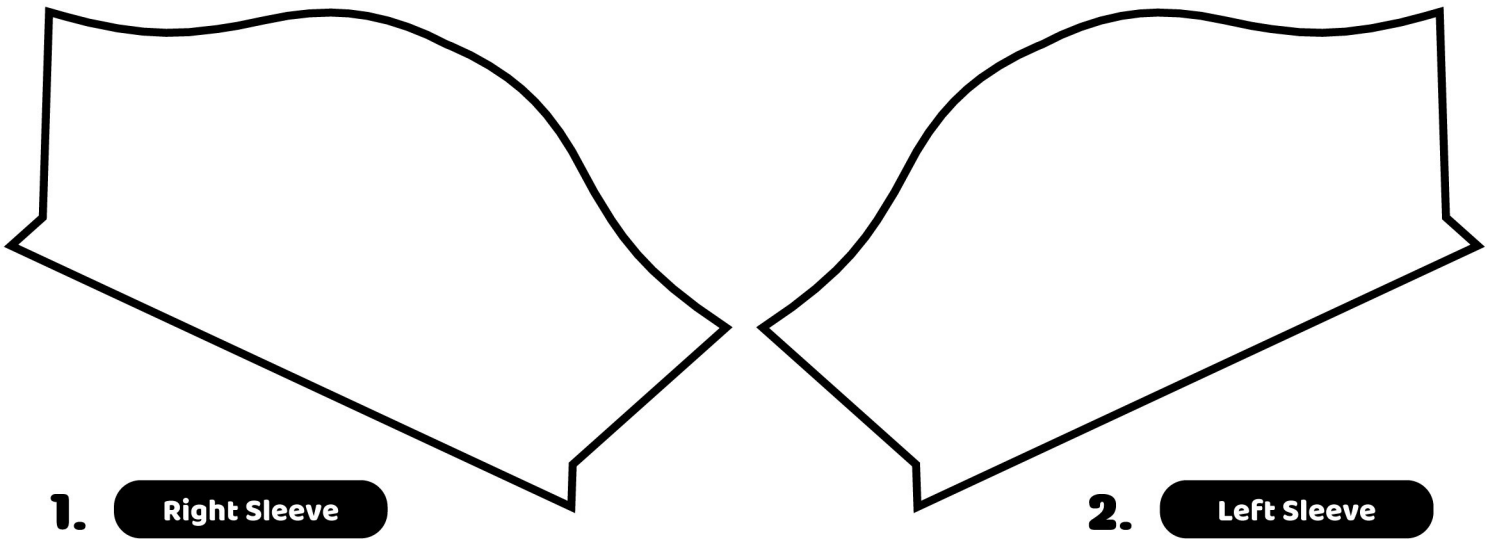

Back Side

Back Side

 Designer: _____

<http://www.artscow.com/colorme>

Product Name :
Men's T-Shirt

Product ID: **2161** Size: **3XL**

3. Collar

 Designer: _____