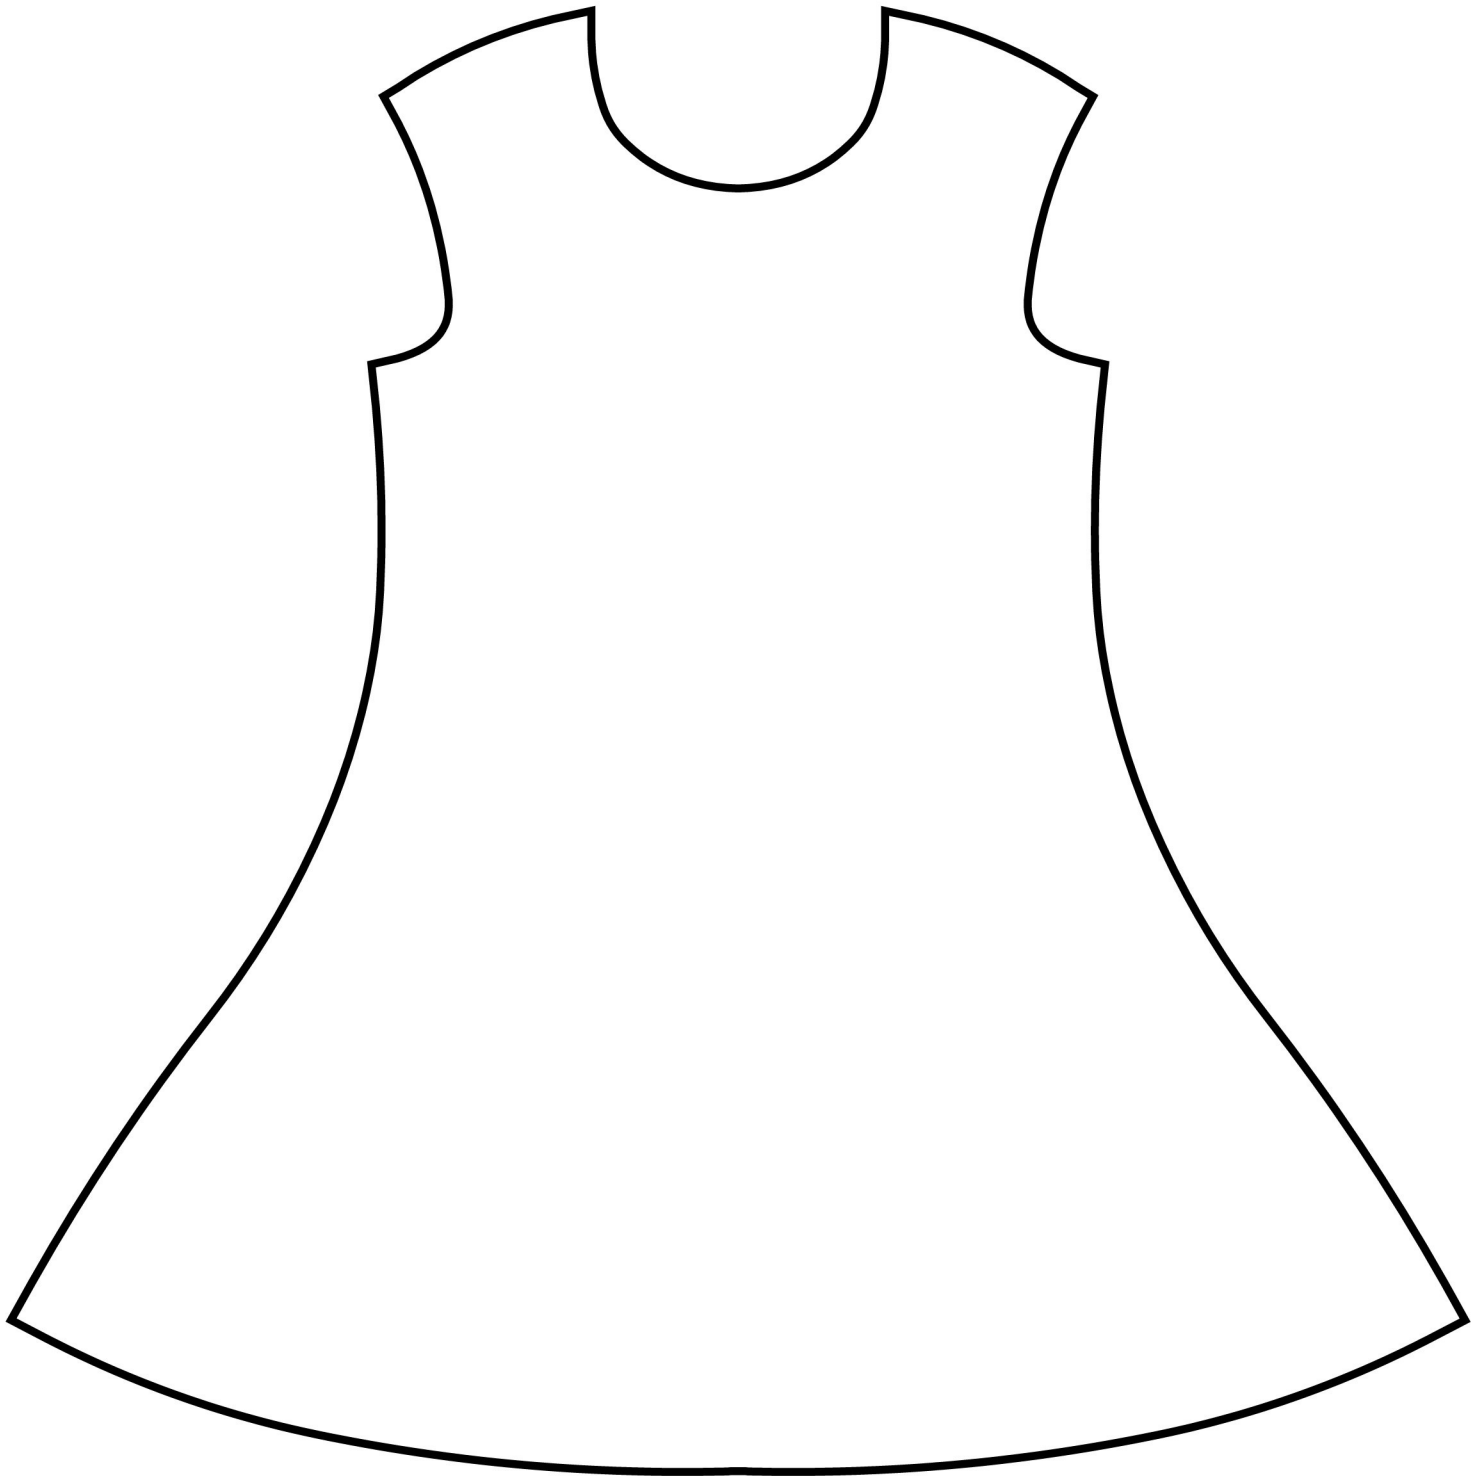

Product Name :

**Cap Sleeve Midi Dress**

Product ID:

**2162**

Size:

**2XL**

**Front Side**

Designer: \_\_\_\_\_

<http://www.artscow.com/colorme>

Product Name :

**Cap Sleeve Midi Dress**

Product ID:

**2162**

Size:

**2XL**

**Back Side**